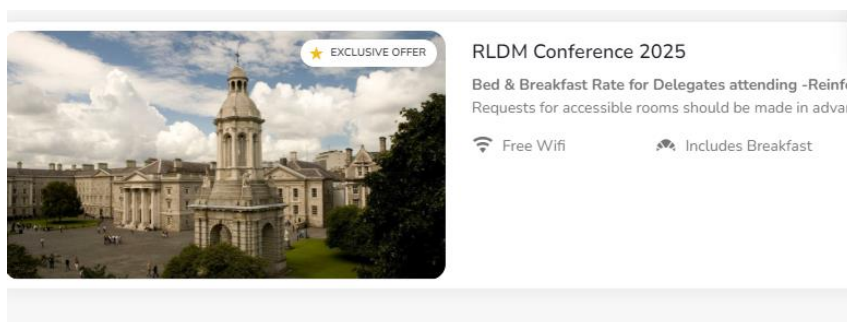

TRINITY ACCOMMODATION

Main City Centre Campus

Bed & Breakfast Rate

- **PHS ENSUITE SINGLE ROOM €153**
- **PHS ENSUITE DOUBLE ROOM €193**

TO BOOK click on the link below, and follow the instructions:

<https://www.visittrinity.ie/stay/>

- Click “BOOK NOW” on the top-right of the webpage
- Click on “CODES” on the top-right of the new webpage. Enter code **RLDM511** (see screenshot 1 below). Special conference rates will only apply once you have done this.
- Enter date range (must be between **10-14 JUNE** to avail of promo code rate) apply dates (Should delegates wish to book outside this date range they will be offered Best Available Rates)
- Rates quoted are on **B&B** basis.
- Full payment is taken at time of booking. Full refund will be provided once cancelled 72 hours in advance of arrival date.
- Availability is limited and booking is on a first come first served basis.
- Promo code will be open until **31 March 2025**
- Any questions please email reservations@tcd.ie

1.